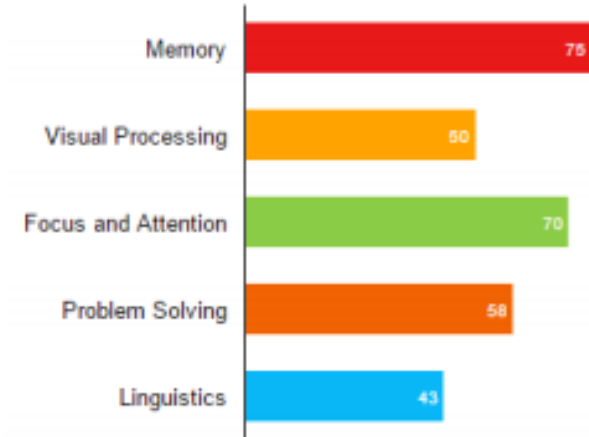

Congratulations !!!
Kalpana M
of
Grade III

Your Overall Percentile Rank

Dear Student,

Congratulations for your participation in The Super Brain Challenge Contest. This report is designed to provide your skill wise and overall performance to assist you to identify strengths and weaknesses and focus on areas requiring improvement to achieve greater standards of performance.

Your Brain Skill Power Index (BSPI)* :

Your BSPI
59.2

Skill Wise Scores*

*- Out of 100

Skill Wise Percentile Rank

MEMORY

35

VISUAL PROCESSING